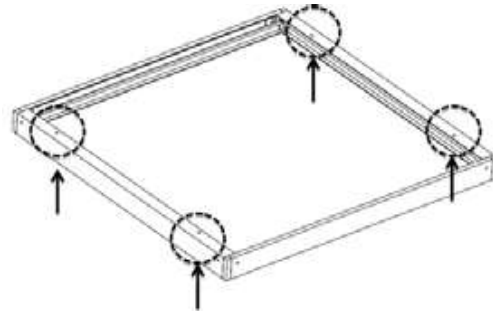

Accessories

Surface Mounted Frame