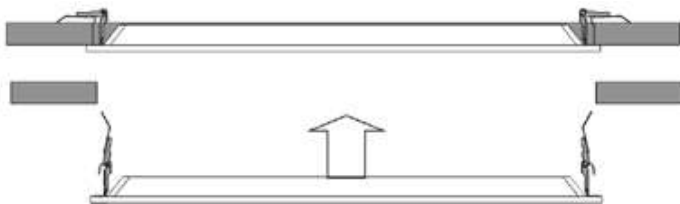

Plaster Ceiling Mounting Kit