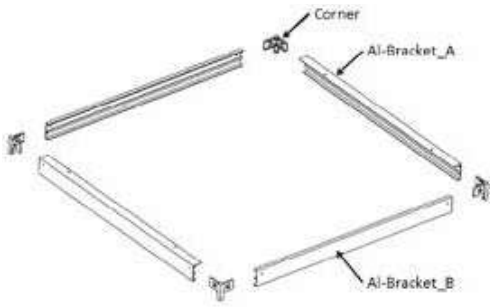

Accessories

Surface Mounted Frame